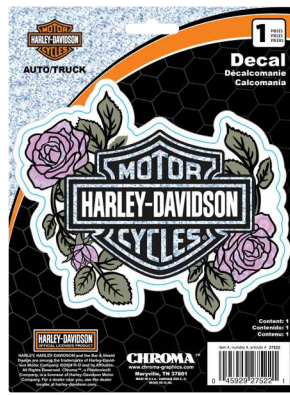

NEW
CG27522
Holographic Decal
Seasonal
Package Size
6"x 8"