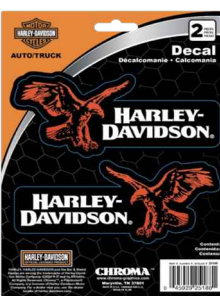

CG25188 •
Right/Left Eagle with H-D Text Vinyl Decal
2-Piece
Seasonal
Package Size:
6" X 8"