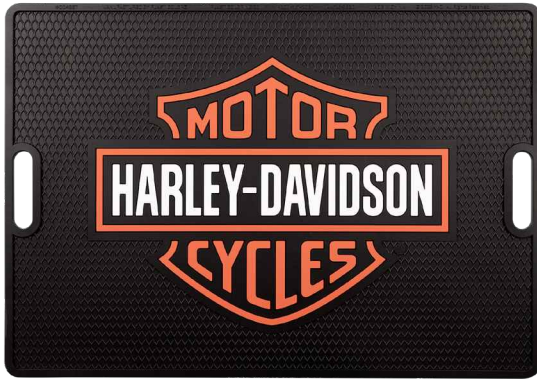

4765
Skull
Pneumatic
Shop Stool

**ADJUSTABLE
PADDED SEATS**

**INCLUDES A
CONVENIENT
TOOL TRAY**

**STABLE
PRECISION
SWIVEL
CASTERS**

WORK MATS

- Multipurpose garage utility mats

4887
Action Mat
 Portable with handles
 Utility Work Mat
 16 x 24 in