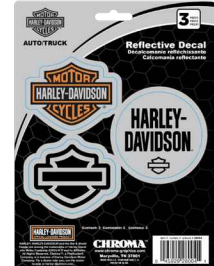

CG28004 **KEY**
B&S, Silhouette, Text w/Silhouette
Reflective Adhesive Vinyl
3-Piece
Package Size: 6" X 8"

● WHILE SUPPLIES LAST