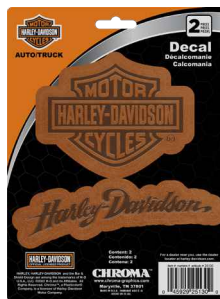

CG25130 •
Leather Look Vinyl Decal
Package Size:
6" X 8"