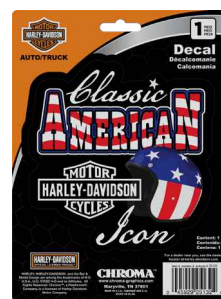

CG25132 •
Patriotic Vinyl Decal
Package Size:
6" X 8"