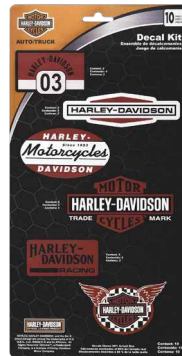

2-Piece
Package Size:
3" X 8"

CG26019 •
Bronze Look Decal

2-Piece
Package Size:
6" X 8"

CG27012 •
Rugged Textured Decal

Package Size:
6" X 8"

CG45950 •
Vintage Race Inspired Vinyl Decal Kit

10-Piece
Package Size:
6" X 12"

CG30900
Bar & Shield Large Vinyl Decal

Package Size:
12.5" X 18"

CG3614
Die Cut To Shape On Ultra Clear Vinyl Decal

Package Size:
6" X 8"

HOLOGRAPHIC VINYL DECALS

CG27519
Holographic Decal
 Package Size:
 6" X 8"