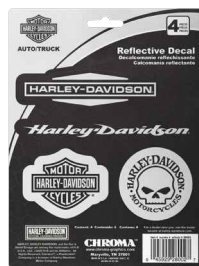

CG28002
Text, Skull, B&S ●
Reflective Adhesive Vinyl
4-Piece Decal
Package Size:
6" X 8"