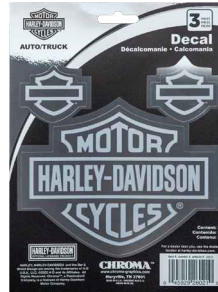

CG3083
Chrome Decal
 3-Piece
 Package Size:
 6" X 8"

CG3276 •
Embossed Chrome Decal
 Package Size:
 9" X 13"

CG3279
Embossed Chrome Decal
 Package Size:
 9" X 13"

CG8123
Chrome Decal
 Package Size:
 6" X 8"

CG26016
Embossed Chrome Decal
 Package Size:
 6" X 8"

CG26018
Embossed Chrome Decal
 Package Size:
 6" X 8"

CG26021
Etched Look Chrome Decal
 3-Piece
 Package Size:
 6" X 8"

CG26022
His & Hers Silhouette Chrome Decal
 2-Piece
 Package Size:
 6" X 8"