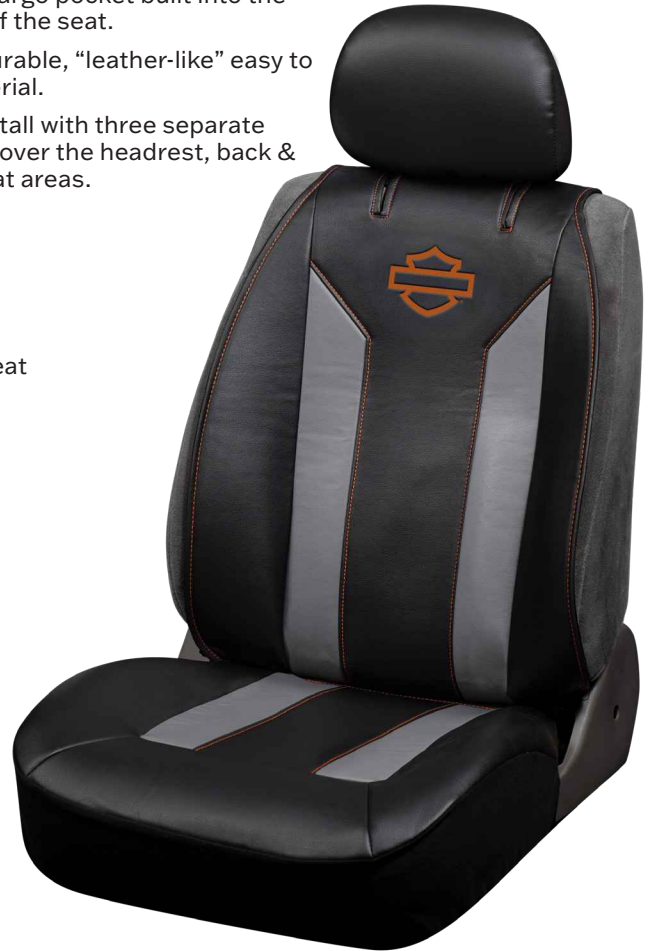

SEAT COVERS

SIDELESS

Seat Covers

- Tested for function in a real world environment.
- Adds comfort to any vehicle while protecting the vehicle's original seat cover from wear, tear, dirt, spills and sweat.
- Every seat cover comes with a spacious cargo pocket built into the backside of the seat.
- Made of durable, "leather-like" easy to clean material.
- Easy to install with three separate pieces to cover the headrest, back & bottom seat areas.

8689

Deluxe

3-Piece
Sideless Seat
Cover

8592

Bar & Shield

3-Piece
Sideless
Seat Cover

8596

Skull

2-Piece
Sideless
Seat Cover

**REAR
CARGO
POCKET
FOR
STORAGE**