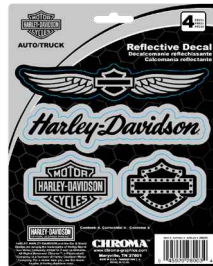

CG28003
B&S, Silhouette, Text w/Wings
Reflective Adhesive Vinyl
4-Piece
Package Size: 6" X 8"