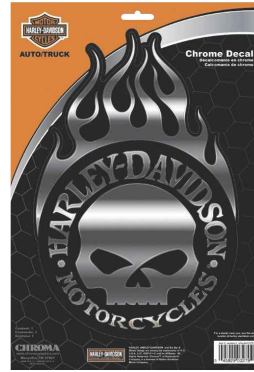

CG49519
Bar & Shield
4.75" X 60"
 Windshield Decal

WINDSHIELD DECALS

- Precision-Cut White Vinyl
- Easy To Apply - Includes Carrier Sheet

CG3701
Windshield Decal
White Text
 Package Size:
 5" X 38"

CG3760
Windshield Decal
Western Font
 Package Size:
 5" X 38"

DEALER ASSORTMENT WINDSHIELD DECAL PREPACK

CG10643

Includes:
6 Each CG3760
 Western Font

6 Each CG3701

White Text

• WHILE SUPPLIES LAST

CHROME DECALS

CG3017
Chrome Decal
 Package Size:
 6" X 8"

CG3083
Chrome Decal
 3-Piece
 Package Size:
 6" X 8"

CG3276 •
Embossed Chrome Decal
 Package Size:
 9" X 13"

CG3279
Embossed Chrome Decal
 Package Size:
 9" X 13"

CG8123
Chrome Decal
 Package Size:
 6" X 8"