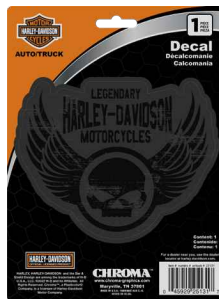

CG25131 •
Skull w/ Wings Vinyl Decal
Package Size:
6" X 8"