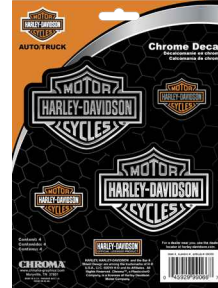

CG26025
Chrome Decal
 Package Size:
 6" X 8"

CG26026 •
Silhouette Old English Chrome Decal
 Seasonal
 Package Size:
 6" X 8"

CG26027
B&S, Silhouette Chrome Decal
 4-Piece
 Package Size:
 6" X 8"

NEW
CG26031
Ombre B&S, Text Chrome Decal
 2-Piece
 Seasonal
 Package Size:
 6" X 8"