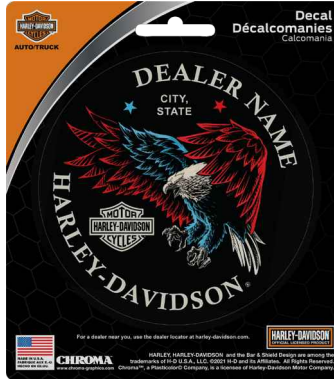

DEALER IMPRINT DECALS

Personalized with an imprint of your dealer name, city & state on existing graphic. Several design options to choose from.

* See order form for details.

18
B&S Decal
Package Size:
5.33" X 6"

31
H-D™ Oval Decal
Package Size:
5.33" X 6"

36
#1 Patriotic Decal
Package Size:
5.33" X 6"

40
Eagle Decal
Package Size:
5.33" X 6"

41
B&S With Script Decal
Package Size:
5.33" X 6"

42
Banner With Wings Decal
Package Size:
5.33" X 6"

43
Block Design Decal
Package Size:
5.33" X 6"

44
Vintage Trademark Decal
Package Size:
5.5" X 6"

45
Eagle Decal
Package Size:
5.5" X 6"

46
Patriotic Eagle Decal
Package Size:
5.5" X 6"

48
Silhouette with State
Vinyl Decal
Package Size:
5.5" X 6"