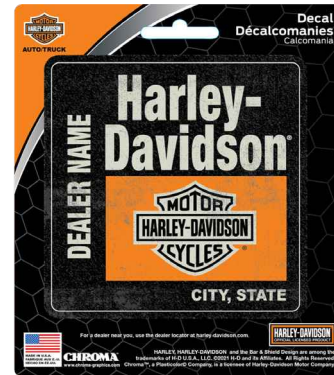

DEALER IMPRINT DECALS

Personalized with an imprint of your dealer name, city & state on existing graphic. Several design options to choose from.

* See order form for details.

18
B&S Decal
Package Size:
5.33" X 6"

31
H-D™ Oval Decal
Package Size:
5.33" X 6"

36
#1 Patriotic Decal
Package Size:
5.33" X 6"

40
Eagle Decal
Package Size:
5.33" X 6"

41
B&S With Script Decal
Package Size:
5.33" X 6"

42
Banner With Wings Decal
Package Size:
5.33" X 6"

43
Block Design Decal
Package Size:
5.33" X 6"

44
Vintage Trademark Decal
Package Size:
5.5" X 6"

45
Eagle Decal
Package Size:
5.5" X 6"

46
Patriotic Eagle Decal
Package Size:
5.5" X 6"

48
Silhouette with State
Vinyl Decal
Package Size:
5.5" X 6"