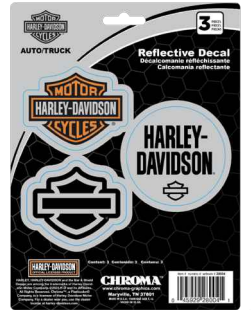

CG28004 **KEY**
Reflective Decal
Page 13