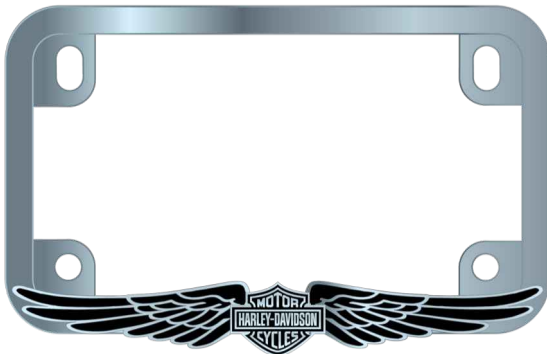

CG42900

Bar & Shield W/Wings

Premium Metal
Motorcycle License Plate Frame