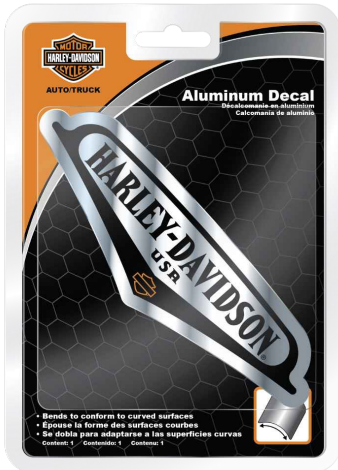

ALUMINUM EMBLEM DECALS

BENDS TO CONFORM TO CURVED SURFACES