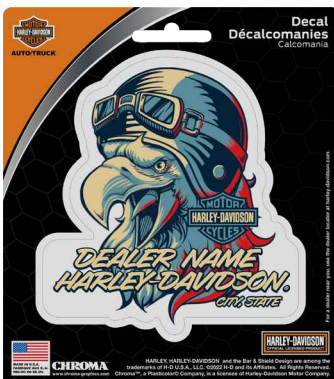

DEALER IMPRINT DECALS

Personalized with an imprint of your dealer name, city & state on existing graphic. Several design options to choose from.

* See order form for details.

18
B&S Decal
Package Size:
5.33" X 6"

31
H-D™ Oval Decal
Package Size:
5.33" X 6"

36
#1 Patriotic Decal
Package Size:
5.33" X 6"

40
Eagle Decal
Package Size:
5.33" X 6"

41
B&S With Script Decal
Package Size:
5.33" X 6"

42
Banner With Wings Decal
Package Size:
5.33" X 6"

43
Block Design Decal
Package Size:
5.33" X 6"

44
Vintage Trademark Decal
Package Size:
5.5" X 6"

45
Eagle Decal
Package Size:
5.5" X 6"

46
Patriotic Eagle Decal
Package Size:
5.5" X 6"

48
Silhouette with State
Vinyl Decal
Package Size:
5.5" X 6"